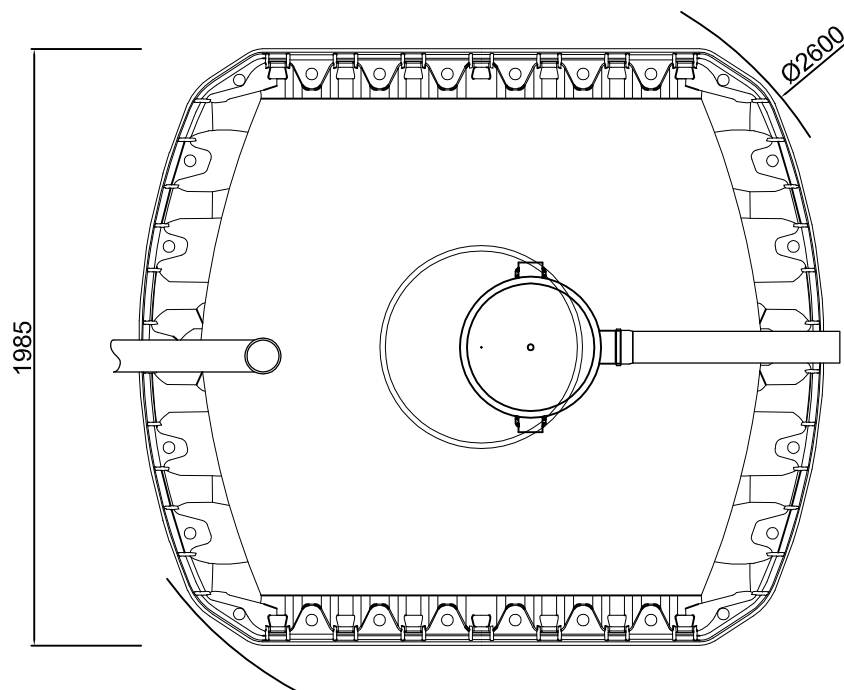

KLARO

ANAEROBIX filter 60 L

article no.

Carat septic tank 4800L

Graf Australia

1,9-11 Imboon Street
Deception Bay
Queensland 4508

Phone: 1300 466 469
info@grafaustalia.com.au
www.grafaustalia.com.au

drawing information

drawn csc
date 09/2012

article information

weight