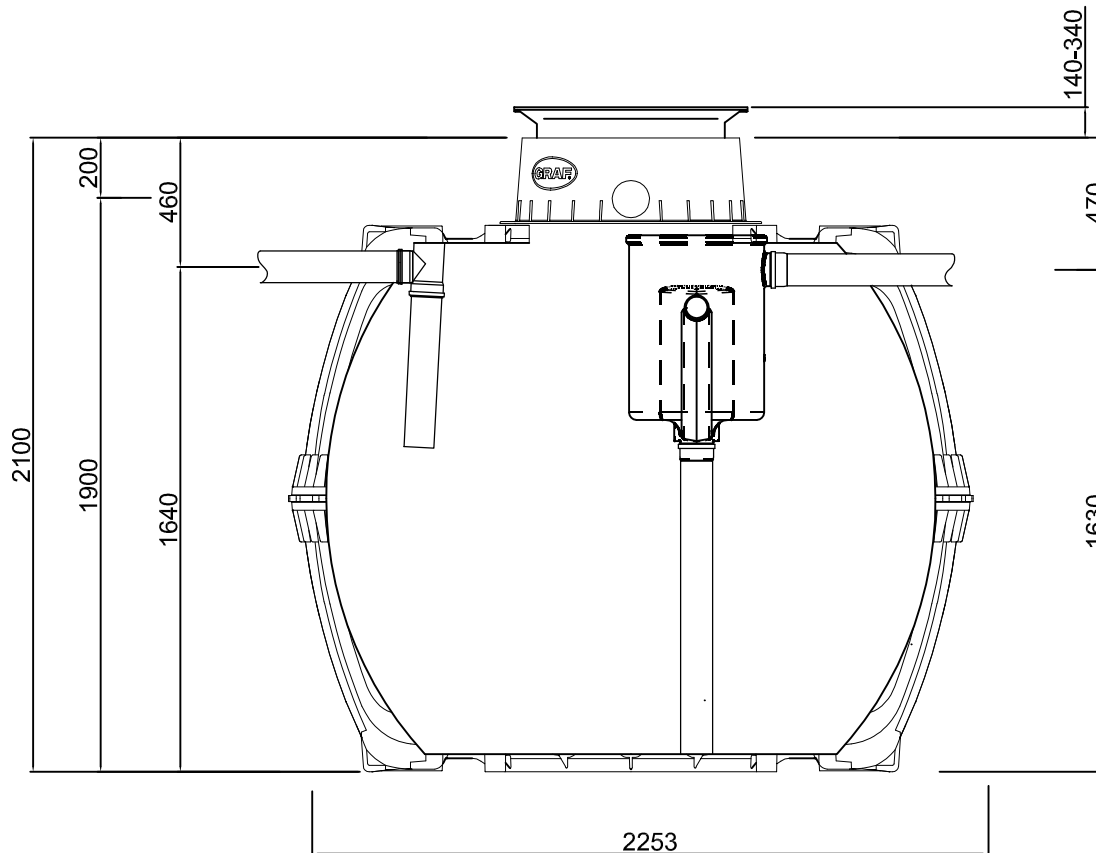

KLARO

ANAEROBIX filter 60 L

article no.

Carat septic tank 4800L

Graf Australia

1,9-11 Imboon Street
Deception Bay
Queensland 4508

Phone: 1300 466 469
info@grafaustalia.com.au
www.grafaustalia.com.au

drawing information

drawn csc
date 09/2012

article information

weight